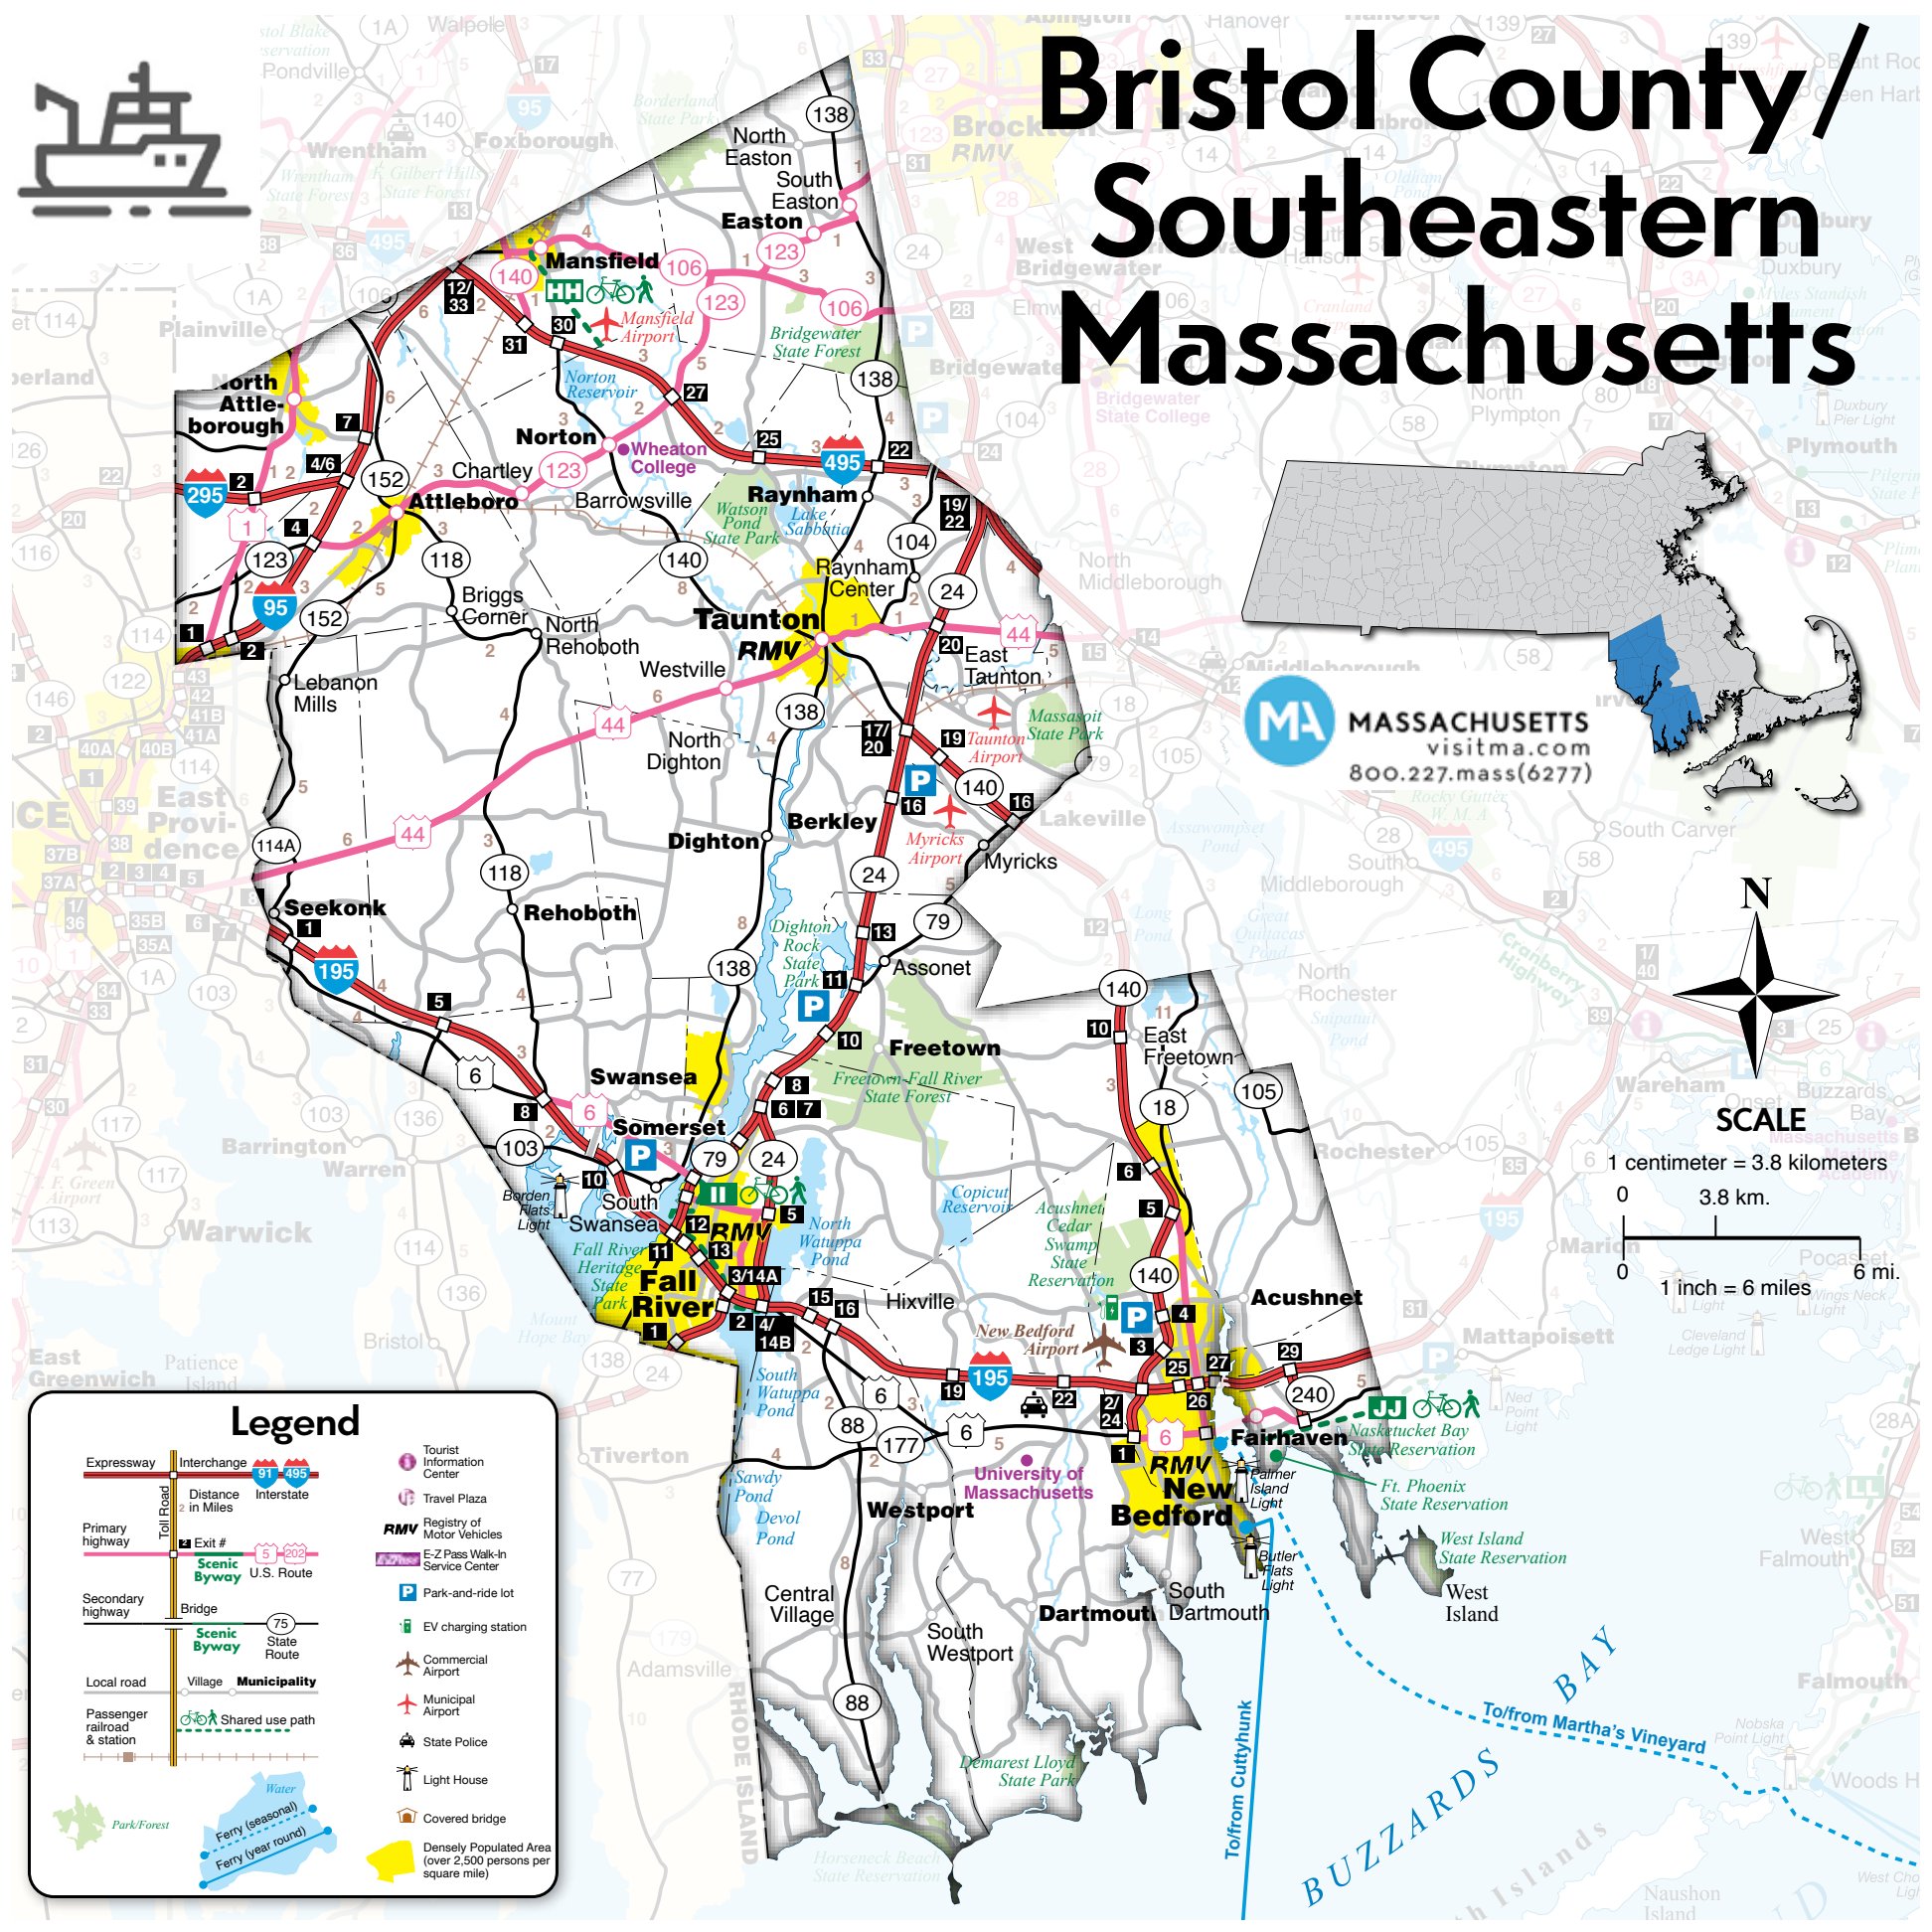

Bristol County/ Southeastern Massachusetts

MA MASSACHUSETTS
visitma.com
800.227.mass(6277)

SCALE
1 centimeter = 3.8 kilometers
0 3.8 km.
0 1 inch = 6 miles 6 mi.

Legend

Expressway	Interchange	Tourist Information Center
Primary highway	Distance 2 in Miles	Travel Plaza
Secondary highway	Exit #	RMV Registry of Motor Vehicles
Local road	Scenic Byway	E-Z Pass Walk-In Service Center
Passenger railroad & station	Bridge	Park-and-ride lot
Water	Village	EV charging station
Park/Forest	Municipality	Commercial Airport
Ferry (seasonal)	Shared use path	Municipal Airport
Ferry (year round)	Light House	State Police
	Covered bridge	Densely Populated Area (over 2,500 persons per square mile)