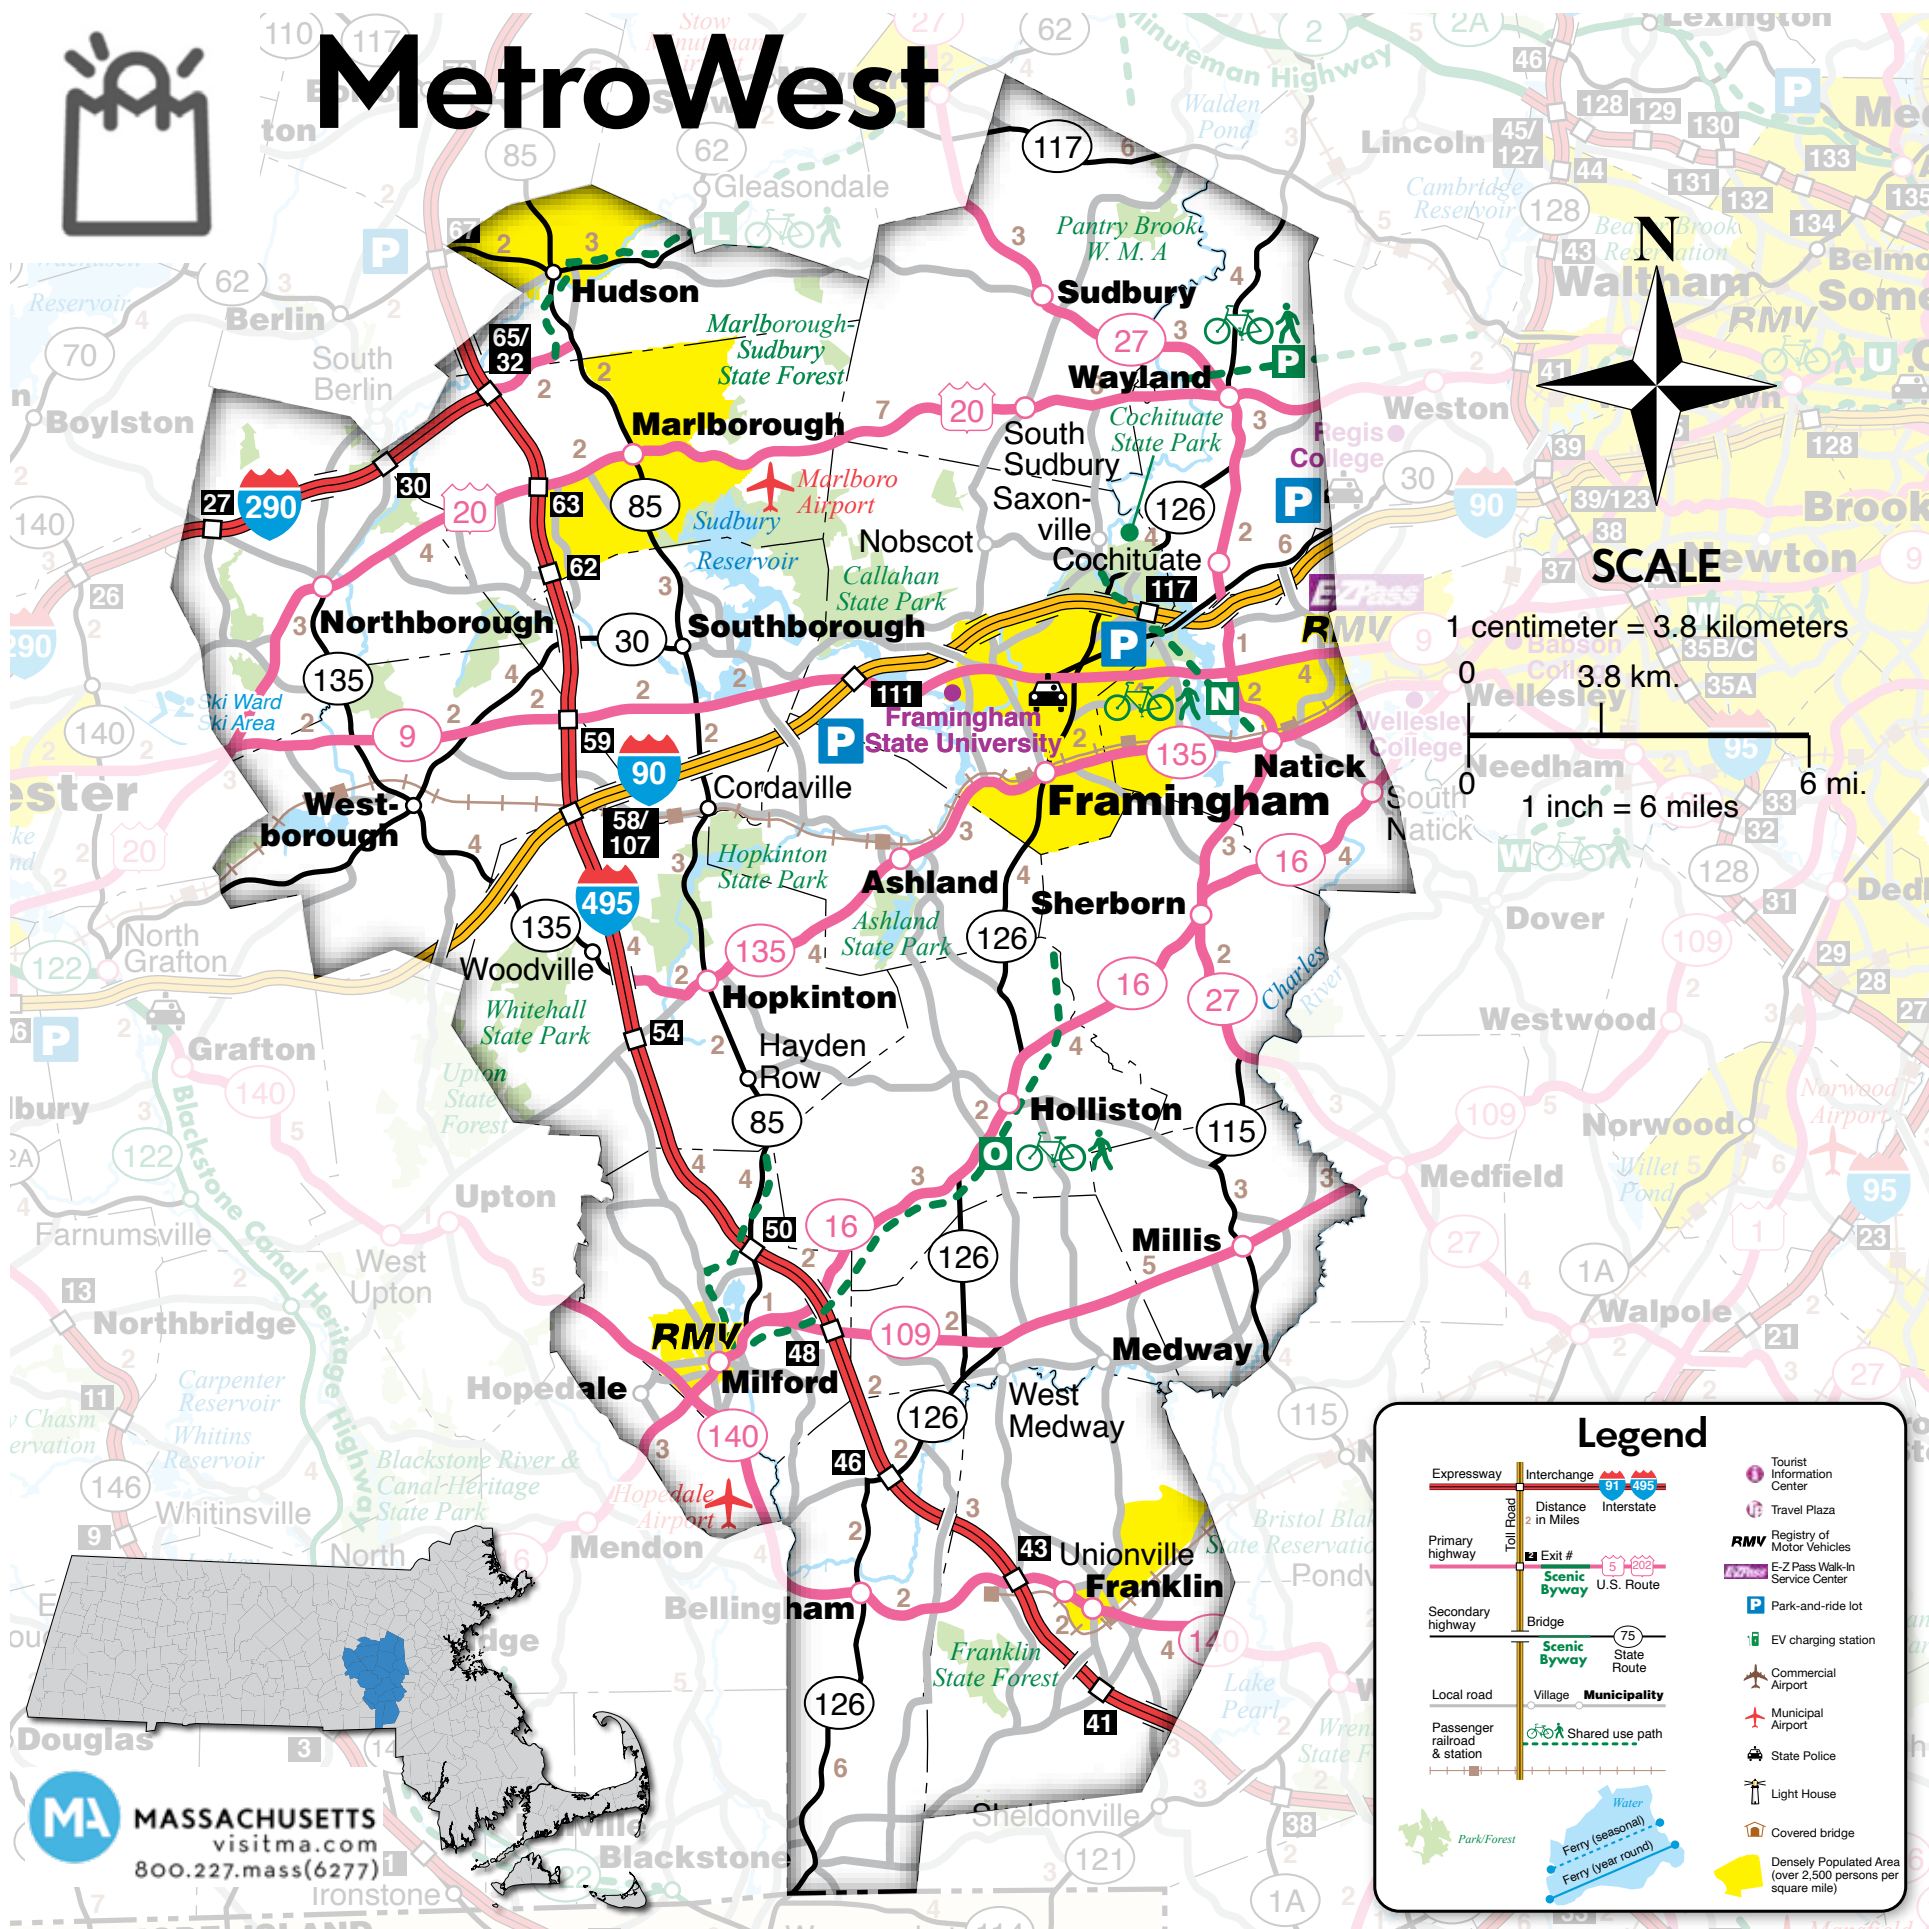

MetroWest

1 centimeter = 3.8 kilometers
0 3.8 km. 6 mi.
1 inch = 6 miles

Legend

Expressway	Interchange	91 495	Interstate	1	Tourist Information Center
Primary highway	Toll Road	Distance in Miles	5 202	2	Travel Plaza
Secondary highway	Bridge	Exit #	Scenic Byway	3	RMV Registry of Motor Vehicles
Local road	Village	Scenic Byway	U.S. Route	4	E-Z Pass Walk-In Service Center
Passenger railroad & station	Municipality	75	State Route	5	Park-and-ride lot
		Shared use path		6	EV charging station
				7	Commercial Airport
				8	Municipal Airport
				9	State Police
				10	Light House
				11	Covered bridge
				12	Densely Populated Area (over 2,500 persons per square mile)
				13	
				14	
				15	
				16	
				17	
				18	
				19	
				20	
				21	
				22	
				23	
				24	
				25	
				26	
				27	
				28	
				29	
				30	
				31	
				32	
				33	
				34	
				35	
				36	
				37	
				38	
				39	
				40	
				41	
				42	
				43	
				44	
				45	
				46	
				47	
				48	
				49	
				50	
				51	
				52	
				53	
				54	
				55	
				56	
				57	
				58	
				59	
				60	
				61	
				62	
				63	
				64	
				65	
				66	
				67	
				68	
				69	
				70	
				71	
				72	
				73	
				74	
				75	
				76	
				77	
				78	
				79	
				80	
				81	
				82	
				83	
				84	
				85	
				86	
				87	
				88	
				89	
				90	
				91	
				92	
				93	
				94	
				95	
				96	
				97	
				98	
				99	
				100	

MA MASSACHUSETTS
visitma.com
800.227.mass(6277)