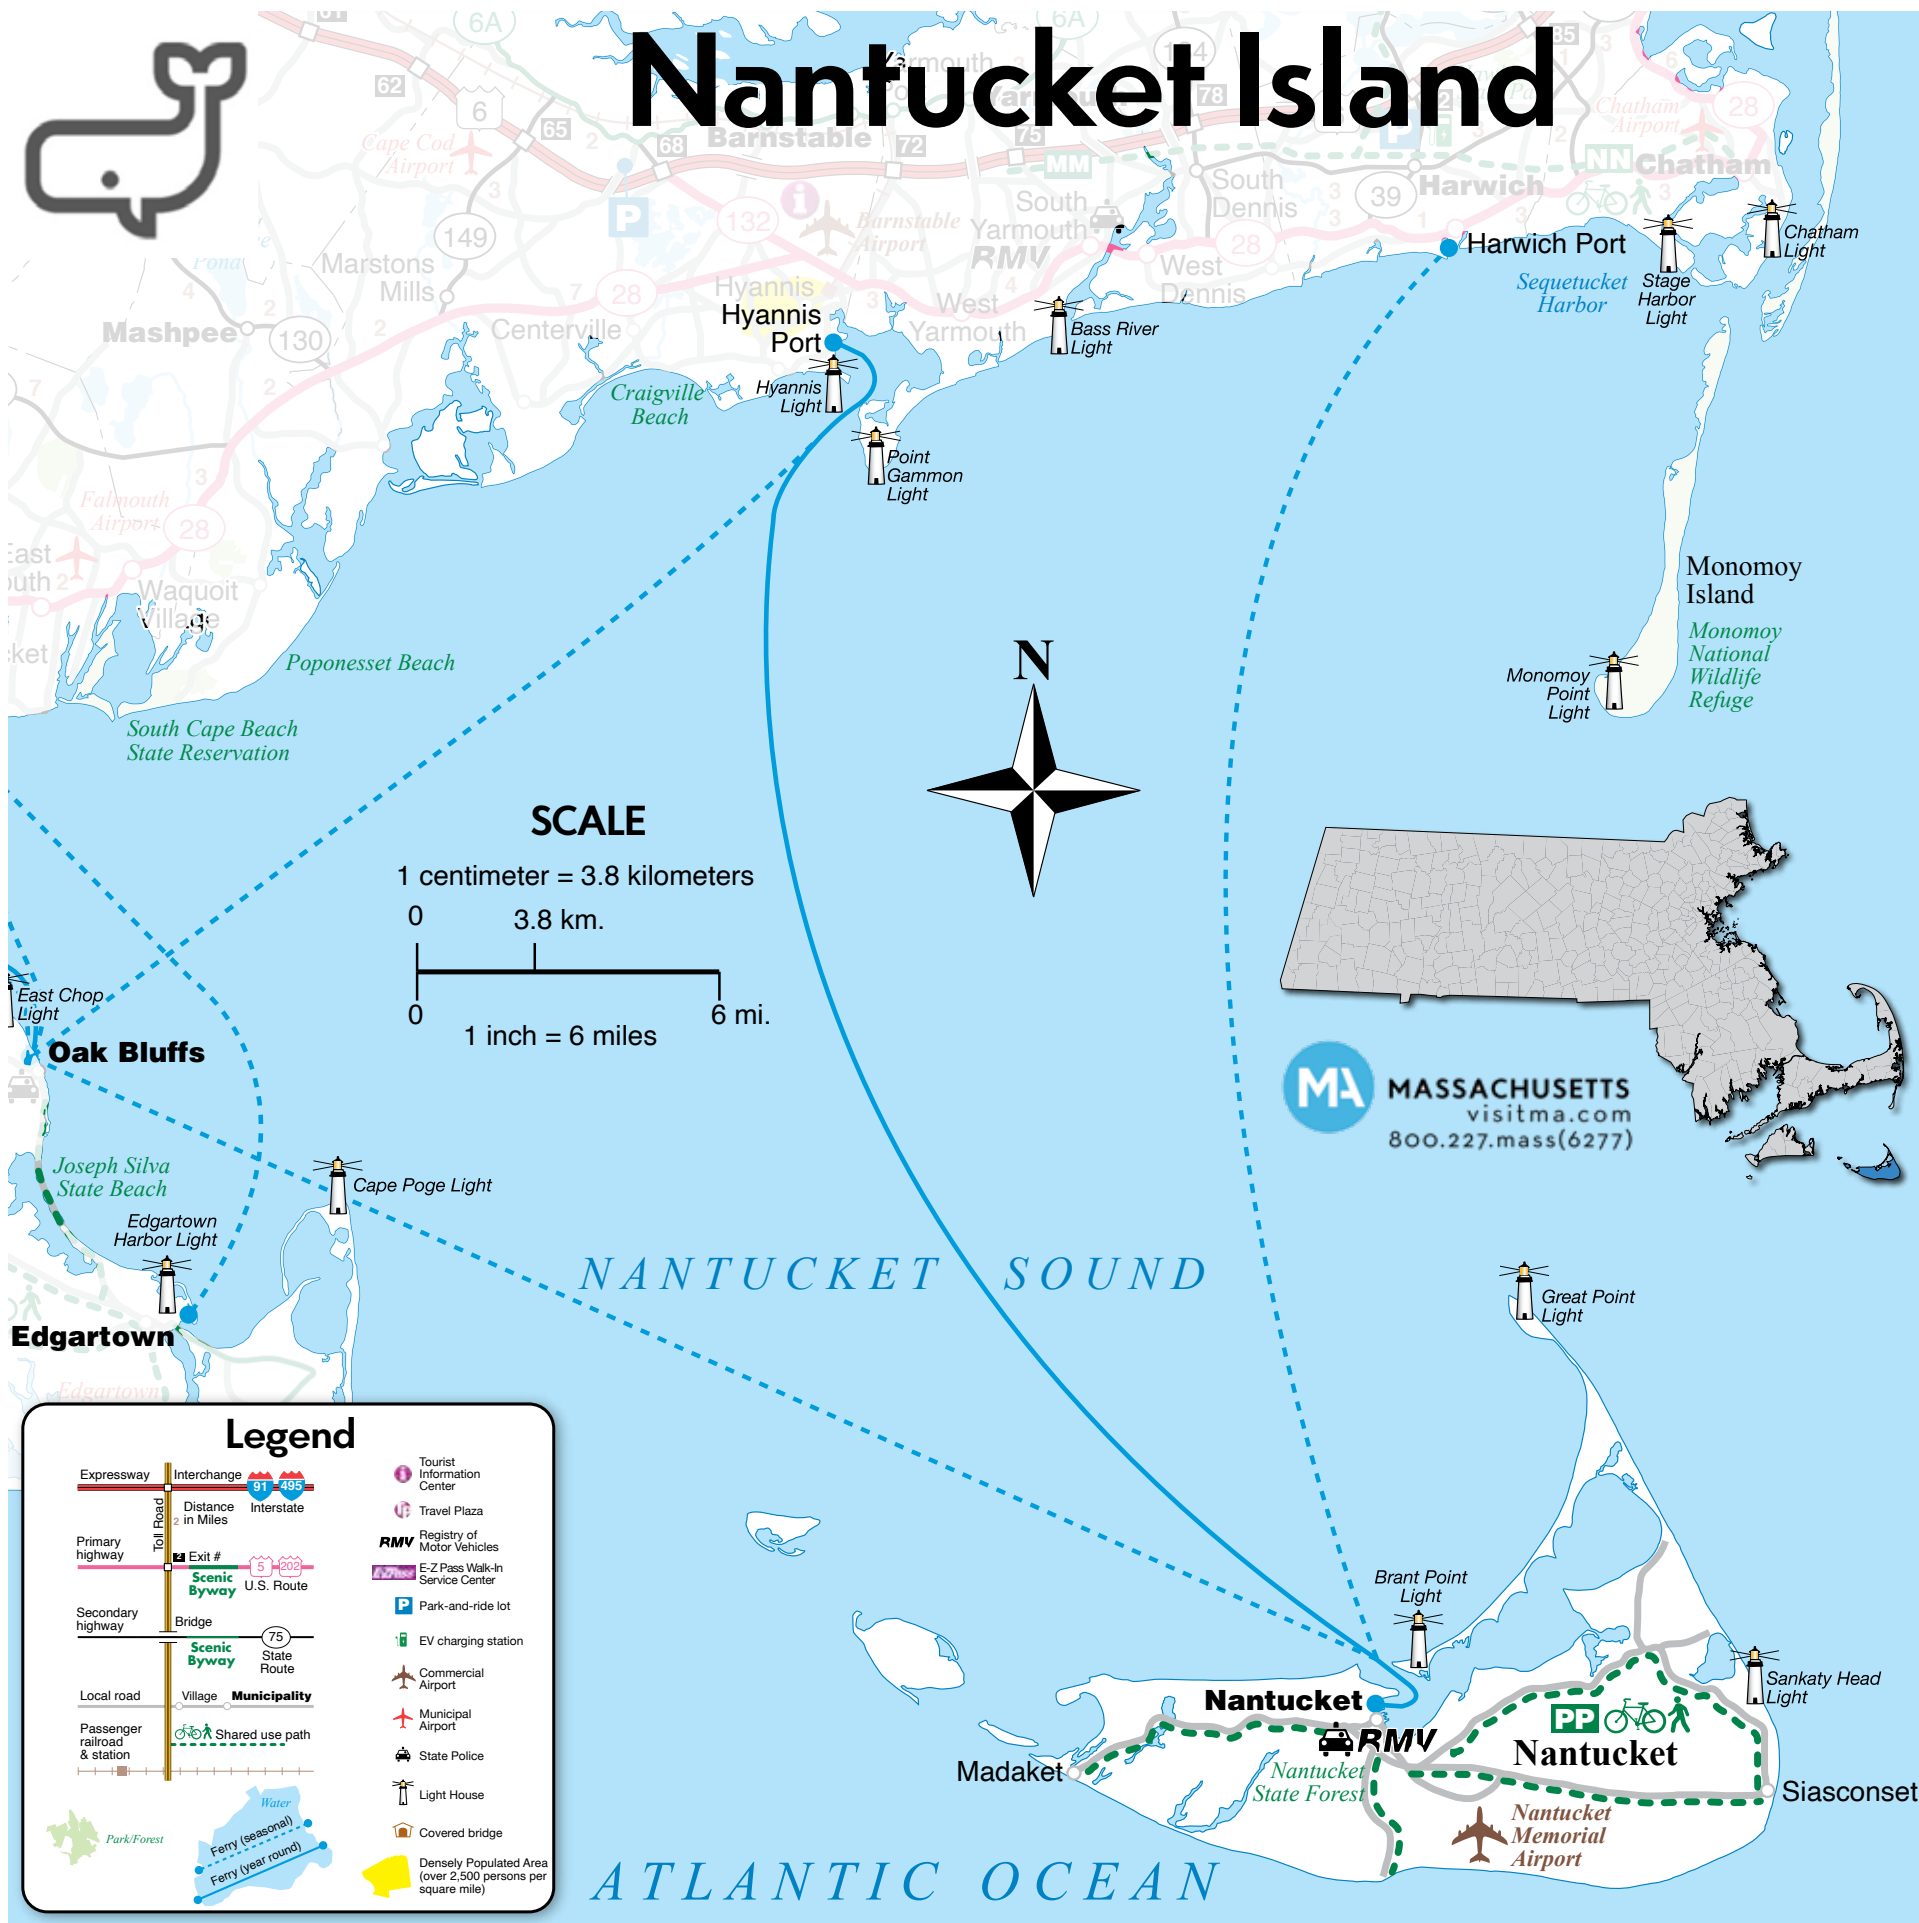

# Nantucket Island

## SCALE

1 centimeter = 3.8 kilometers

0 3.8 km.

0 1 inch = 6 miles 6 mi.

MASSACHUSETTS  
visitma.com  
800.227.mass(6277)

## Legend

- Expressway
- Interchange
- Interstate
- Distance 2 in Miles
- Primary highway
- Exit #
- Scenic Byway
- U.S. Route
- Secondary highway
- Bridge
- State Route
- Local road
- Village
- Municipality
- Passenger railroad & station
- Shared use path
- Park/Forest
- Ferry (seasonal)
- Ferry (year round)
- Tourist Information Center
- Travel Plaza
- RMV Registry of Motor Vehicles
- E-Z Pass Walk-In Service Center
- Park-and-ride lot
- EV charging station
- Commercial Airport
- Municipal Airport
- State Police
- Light House
- Covered bridge
- Densely Populated Area (over 2,500 persons per square mile)

ATLANTIC OCEAN

NANTUCKET SOUND